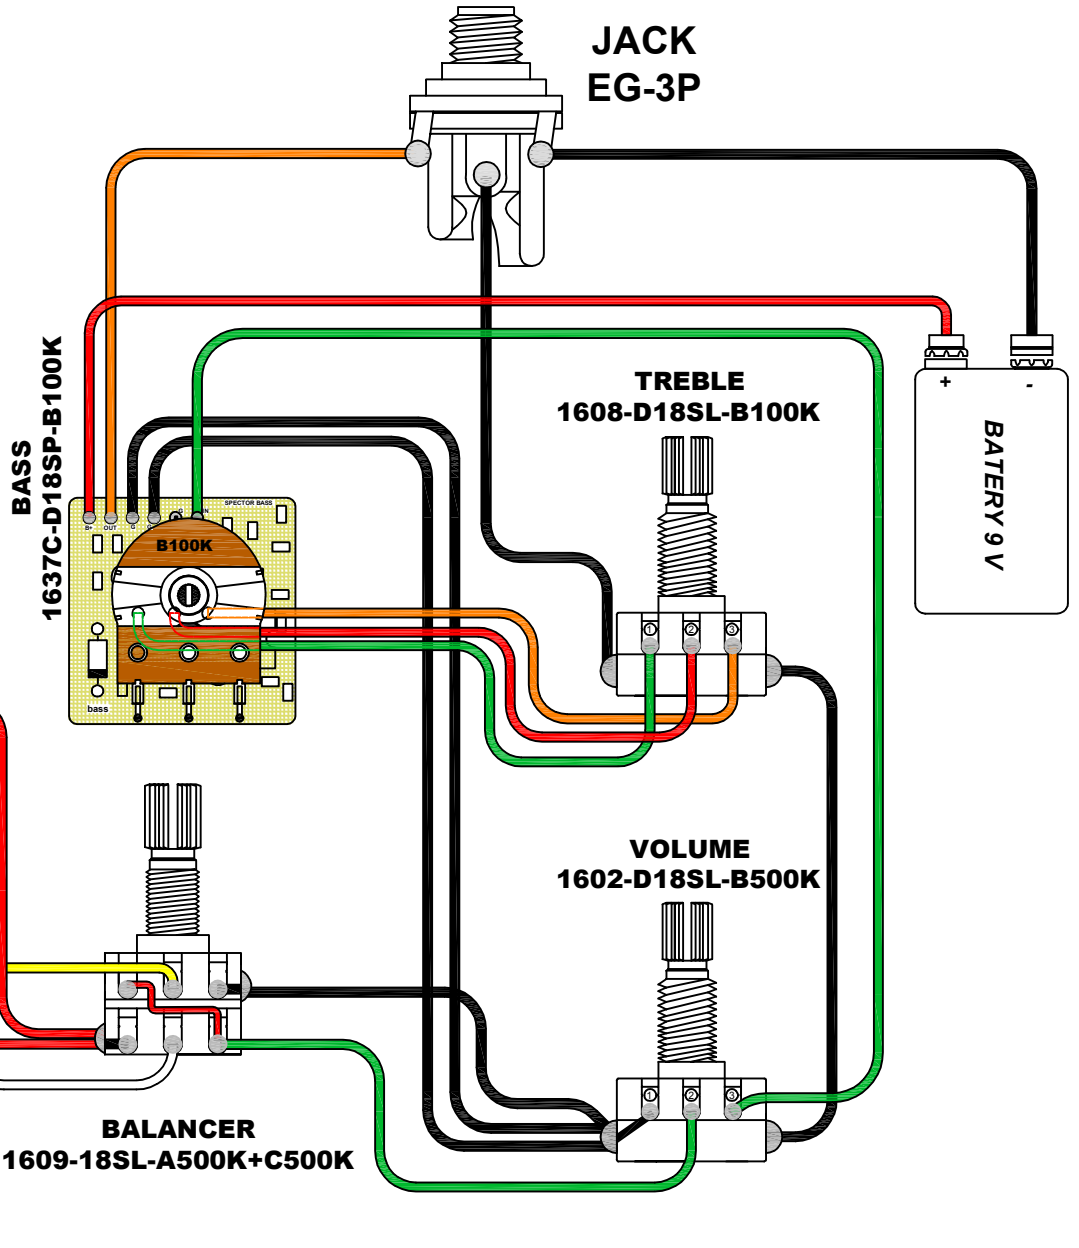

PTP3513
FJB-BLK-F<#42 / 5000T>FRT

PTP3514
FJB-BLK-R<#42 / 5000T>FRT

PT. CORT INDONESIA			
MODEL NAME	CORT-GB34JJ (2017),W/PICKGUARD WING(ABC-CP PRE-AMP)		
DRAWING NO			
APPROVED BY	CHECKED BY	DESIGN BY	DRAWING BY